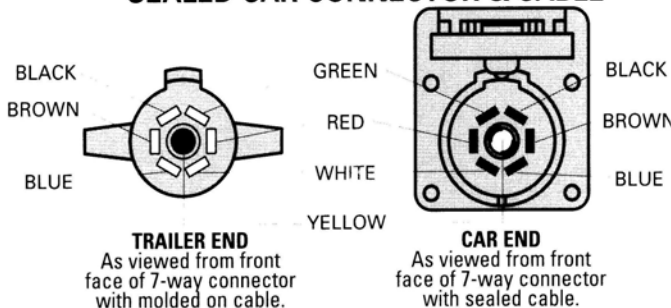

7-WAY RV BLADE CONNECTOR WIRING DIAGRAM

7-WAY MOLDED TRAILER/ SEALED CAR CONNECTOR & CABLE

7-WAY THERMO-PLASTIC/ METAL CONNECTOR

7 - WAY W I R I N G I N D E X

Wire Color & Gauge	Molded Trailer/Sealed Car Connector Terminal	Thermo-Plastic/Metal Connector Terminal
White / 10 gauge	Common Ground	#1 Common Ground
Blue / 12 gauge	Electric Brake	#2 Electric Brake
Green / 14 gauge	Tail & License	#3 Tail & License
Black / 10 gauge	Battery Charge	#4 Battery Charge
Red / 14 gauge	Left Stop & Turn	#5 Left Stop & Turn
Brown / 14 gauge	Right Stop & Turn	#6 Right Stop & Turn
Yellow / 14 gauge	Center Auxiliary	#7 Center Auxiliary

6-WAY ROUND PIN CONNECTOR WIRING DIAGRAM

6-WAY MOLDED TRAILER/ SEALED CAR CONNECTOR & CABLE

6-WAY ZINC DIE-CAST CONNECTOR

6 - WAY W I R I N G I N D E X

Wire Color & Gauge	Molded Trailer/Sealed Car Connector Terminal	Zinc Die-Cast Connector Terminal
White / 10/14 gauge	Common Ground	GD - Common Ground
Blue / 10/14 gauge	Electric Brake	S - Electric Brake
Green / 14 gauge	Right Stop & Turn	TM - Tail & License
Red / 10/14 gauge	Auxiliary	LT - Left Stop & Turn
Brown / 14 gauge	Tail & License	RT - Right Stop & Turn
Yellow / 14 gauge	Left Stop & Turn	A - Auxiliary