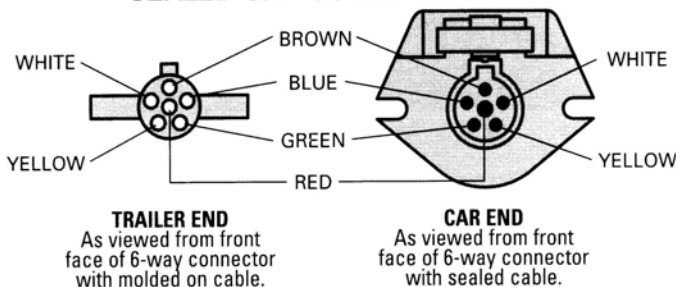

7-WAY RV BLADE CONNECTOR WIRING DIAGRAM

7-WAY MOLDED TRAILER/ SEALED CAR CONNECTOR & CABLE

7-WAY THERMO-PLASTIC/ METAL CONNECTOR

7 - WAY W I R I N G I N D E X

Wire Color & Gauge	Molded Trailer/Sealed Car Connector Terminal	Thermo-Plastic/Metal Connector Terminal
White / 10 gauge	Common Ground	#1 Common Ground
Blue / 12 gauge	Electric Brake	#2 Electric Brake
Green / 14 gauge	Tail & License	#3 Tail & License
Black / 10 gauge	Battery Charge	#4 Battery Charge
Red / 14 gauge	Left Stop & Turn	#5 Left Stop & Turn
Brown / 14 gauge	Right Stop & Turn	#6 Right Stop & Turn
Yellow / 14 gauge	Center Auxiliary	#7 Center Auxiliary

6-WAY ROUND PIN CONNECTOR WIRING DIAGRAM

6-WAY MOLDED TRAILER/ SEALED CAR CONNECTOR & CABLE

6-WAY ZINC DIE-CAST CONNECTOR

6 - WAY W I R I N G I N D E X

Wire Color & Gauge	Molded Trailer/Sealed Car Connector Terminal	Zinc Die-Cast Connector Terminal
White / 10/14 gauge	Common Ground	GD - Common Ground
Blue / 10/14 gauge	Electric Brake	S - Electric Brake
Green / 14 gauge	Right Stop & Turn	TM - Tail & License
Red / 10/14 gauge	Auxiliary	LT - Left Stop & Turn
Brown / 14 gauge	Tail & License	RT - Right Stop & Turn
Yellow / 14 gauge	Left Stop & Turn	A - Auxiliary