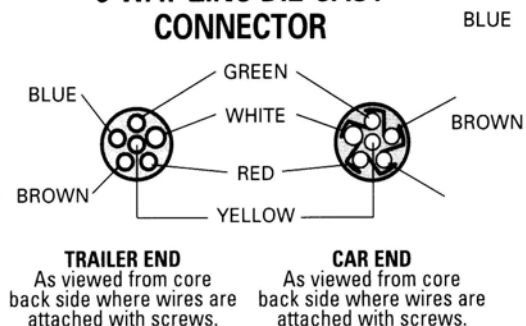

7-WAY RV BLADE CONNECTOR WIRING DIAGRAM

7-WAY MOLDED TRAILER/ SEALED CAR CONNECTOR & CABLE

7-WAY THERMO-PLASTIC/ METAL CONNECTOR

7 - WAY W I R I N G I N D E X

Wire Color & Gauge	Molded Trailer/Sealed Car Connector Terminal	Thermo-Plastic/Metal Connector Terminal
White / 10 gauge	Common Ground	#1 Common Ground
Blue / 12 gauge	Electric Brake	#2 Electric Brake
Green / 14 gauge	Tail & License	#3 Tail & License
Black / 10 gauge	Battery Charge	#4 Battery Charge
Red / 14 gauge	Left Stop & Turn	#5 Left Stop & Turn
Brown / 14 gauge	Right Stop & Turn	#6 Right Stop & Turn
Yellow / 14 gauge	Center Auxiliary	#7 Center Auxiliary

6-WAY ROUND PIN CONNECTOR WIRING DIAGRAM

6-WAY MOLDED TRAILER/ SEALED CAR CONNECTOR & CABLE

6-WAY ZINC DIE-CAST CONNECTOR

6 - WAY W I R I N G I N D E X

Wire Color & Gauge	Molded Trailer/Sealed Car Connector Terminal	Zinc Die-Cast Connector Terminal
White / 10/14 gauge	Common Ground	GD - Common Ground
Blue / 10/14 gauge	Electric Brake	S - Electric Brake
Green / 14 gauge	Right Stop & Turn	TM - Tail & License
Red / 10/14 gauge	Auxiliary	LT - Left Stop & Turn
Brown / 14 gauge	Tail & License	RT - Right Stop & Turn
Yellow / 14 gauge	Left Stop & Turn	A - Auxiliary