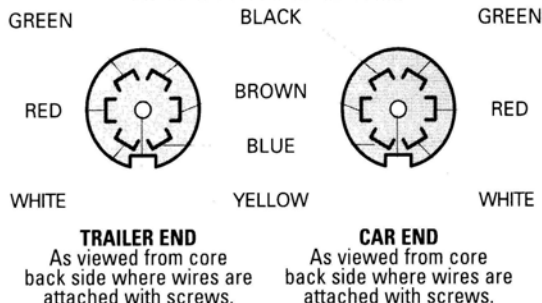

7-WAY RV BLADE CONNECTOR WIRING DIAGRAM

7-WAY MOLDED TRAILER/ SEALED CAR CONNECTOR & CABLE

7-WAY THERMO-PLASTIC/ METAL CONNECTOR

7 - WAY W I R I N G I N D E X

Wire Color & Gauge	Molded Trailer/Sealed Car Connector Terminal	Thermo-Plastic/Metal Connector Terminal
White / 10 gauge	Common Ground	#1 Common Ground
Blue / 12 gauge	Electric Brake	#2 Electric Brake
Green / 14 gauge	Tail & License	#3 Tail & License
Black / 10 gauge	Battery Charge	#4 Battery Charge
Red / 14 gauge	Left Stop & Turn	#5 Left Stop & Turn
Brown / 14 gauge	Right Stop & Turn	#6 Right Stop & Turn
Yellow / 14 gauge	Center Auxiliary	#7 Center Auxiliary

6-WAY ROUND PIN CONNECTOR WIRING DIAGRAM

6-WAY MOLDED TRAILER/ SEALED CAR CONNECTOR & CABLE

6-WAY ZINC DIE-CAST CONNECTOR

6 - WAY W I R I N G I N D E X

Wire Color & Gauge	Molded Trailer/Sealed Car Connector Terminal	Zinc Die-Cast Connector Terminal
White / 10/14 gauge	Common Ground	GD - Common Ground
Blue / 10/14 gauge	Electric Brake	S - Electric Brake
Green / 14 gauge	Right Stop & Turn	TM - Tail & License
Red / 10/14 gauge	Auxiliary	LT - Left Stop & Turn
Brown / 14 gauge	Tail & License	RT - Right Stop & Turn
Yellow / 14 gauge	Left Stop & Turn	A - Auxiliary