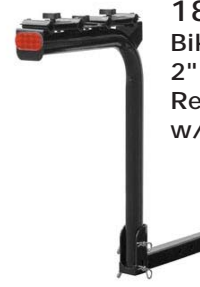

1370400

5801200

59401

Bike Carrier, 4 Bike, 2" Square Receiver Mount, Folding Dual Arm Rail Rack w/ Tilt Function

Available in 2 or 4 bike models
 Bikes are supported by the wheel, not the frame
 Adjustable to fit both adult and children's bike sizes
 Carry multiple bike styles at the same time
 Quick release cradle and wheel straps
 Removable support arms for compact storage
 Fits 1-1/4" or 2" receivers (#5801200 fits both)

8200DPRO
 STREETCUFF BICYCLE
 LOCK

8195D
 U-LOCK BIKE LOCK

DLX BIKE ADAPTER
 64005

P1009
 LOCKING KNOB
 3/8" HOLE

2 LOCKING KNOBS
 REPLACES TOP PLATE
 KNOBS ON 3 & 4 BIKE
 RACKS KEYED ALIKE
 WEATHER RESISTANT
 RESIN KNOBS
 64010 1 LOCK 1 NON
 64008 2 LOCKING

64960
 Bike Carrier, 4 Bike,
 2" Square
 Receiver Mount,
 w/ Tilt Function

80305
 Verona Bike Carrier,
 3 Bike, Trunk Mount

64651
 2 BIKE XC ADD-ON
 BIKE RACK
 for 2" Receivers

64225
 3 BIKE SPARE TIRE
 BIKE RACK

64100
 SINGLE-ARM BIKE RACK
 ATTACHES TO A BALL
 MOUNT
 BALL MOUNT NOT INCLUDED
 LOCKABLE

18019
 Bike Carrier, 4 Bike,
 2" Square
 Receiver Mount,
 w/ Tilt Function