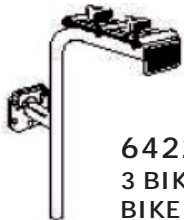

1370400

5801200

59401

Bike Carrier, 4 Bike, 2" Square Receiver Mount, Folding Dual Arm Rail Rack w/ Tilt Function

Available in 2 or 4 bike models
 Bikes are supported by the wheel, not the frame
 Adjustable to fit both adult and children's bike sizes
 Carry multiple bike styles at the same time
 Quick release cradle and wheel straps
 Removable support arms for compact storage
 Fits 1-1/4" or 2" receivers (#5801200 fits both)

8200DPRO
 STREETCUFF BICYCLE
 LOCK

8195D
 U-LOCK BIKE LOCK

DLX BIKE ADAPTER
 64005

P1009
 LOCKING KNOB
 3/8" HOLE

2 LOCKING KNOBS
 REPLACES TOP PLATE
 KNOBS ON 3 & 4 BIKE
 RACKS KEYED ALIKE
 WEATHER RESISTANT
 RESIN KNOBS
 64010 1 LOCK 1 NON
 64008 2 LOCKING

64960
 Bike Carrier, 4 Bike,
 2" Square
 Receiver Mount,
 w/ Tilt Function

80305
 Verona Bike Carrier,
 3 Bike, Trunk Mount

64651
 2 BIKE XC ADD-ON
 BIKE RACK
 for 2" Receivers

64225
 3 BIKE SPARE TIRE
 BIKE RACK

64100
 SINGLE-ARM BIKE RACK
 ATTACHES TO A BALL
 MOUNT
 BALL MOUNT NOT INCLUDED
 LOCKABLE

18019
 Bike Carrier, 4 Bike,
 2" Square
 Receiver Mount,
 w/ Tilt Function