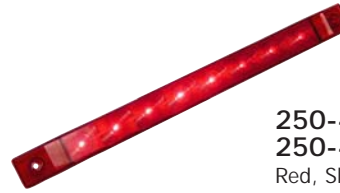

M130A
Amber, Factory-sealed, 2 Bulb,
w/ Reflex Lens, Turtle-back Lamp

V178XA AMBER LED KIT
4 Diode, Hardwired, Mounts on 4"
centers

V178XR RED LED KIT
4 Diode, Hardwired, Mounts on 4"
centers

*Waterproof
Side Marker &
Clearance Lights*

(Stud Mount)

STUD MOUNTS
WE203233
Amber

WE203234
Red

Hardwired

*Waterproof
Side Marker &
Clearance Lights*

EAR MOUNT
WE203285 Amber
WE203286 Red

15" LED STOP/TAIL/TURN

250-4400-1 (RED)
250-4450-1 (RED W/REFLEX)
Red, Slimline LED
STOP/TAIL/TURN

TL44120CR
RED LED W/CLEAR LENS
STOP/TAIL/TURN

15" 3-LED LIGHT BAR

ID88020R
RED, 3-LED LIGHT BAR

220-4500-1
RED LED W/CLEAR LENS

Identification Bar Lamps

LB1020R WHITE
• Features plastic bar
• Three Red sealed lamps

WE203315
• Waterproof w/ Red Modules

Deluxe Side Marker Clearance Lights

(Stud Mount)

STUD MOUNT
WE203111 Amber
WE203113 Red

Replacement Lens Only
WE3337 Red
WE3338 Amber