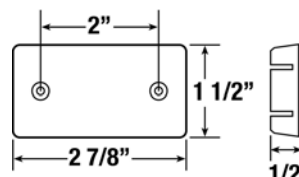

Mount Kit for Rectangular Sealed Lamps