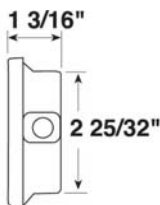

GROMMET ONLY

GROMMET FOR 2.5" LAMPS
W/3" HOLE

B142-18

GROMMET FOR 2.5" LAMPS
W/2.781" HOLE

143-18

PIGTAIL ONLY

PIGTAIL FOR 2.5" LAMPS

203-9902-1
WL700062

LED Surface Mount

2 Super Bright Diodes
2 Wire Design

CL29020A AMBER
CL29020R RED

143-18

142-18

Single Bullet LED

FITS IN 3/4" HOLE
2 WIRE LEADS

CL11020CA CLEAR W/AMBER
CL11020CR CLEAR W/RED
CL11000CH CHROME BEZEL