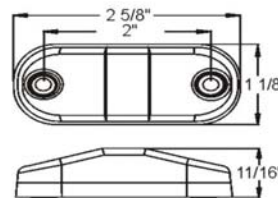

GROMMET ONLY

GROMMET FOR 2.5" LAMPS
W/3" HOLE

B142-18

GROMMET FOR 2.5" LAMPS
W/2.781" HOLE

143-18

PIGTAIL ONLY

PIGTAIL FOR 2.5" LAMPS

203-9902-1
WL700062

LED Surface Mount

2 Super Bright Diodes
2 Wire Design

CL29020A AMBER
CL29020R RED

143-18

142-18

Single Bullet LED

FITS IN 3/4" HOLE
2 WIRE LEADS

CL11020CA CLEAR W/AMBER
CL11020CR CLEAR W/RED
CL11000CH CHROME BEZEL