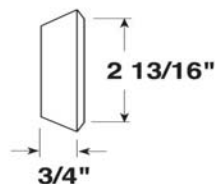

LED Surface Mount

2 Super Bright Diodes
2 Wire Design

CL29020A AMBER
CL29020R RED

143-18

142-18

Single Bullet LED

FITS IN 3/4" HOLE
2 WIRE LEADS

CL11020CA CLEAR W/AMBER
CL11020CR CLEAR W/RED
CL11000CH CHROME BEZEL