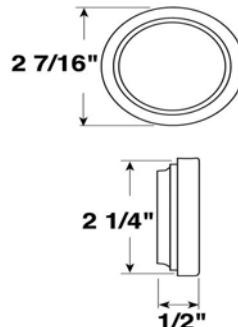

Pigtail
2-wire Prong

B142-49
203-9902-1
WL700062

2" Beehive Amber Lamp

145A

2" Bracket
Painted

MB2000

2" Grommet Kit
Grommet & Pigtail

KT3200