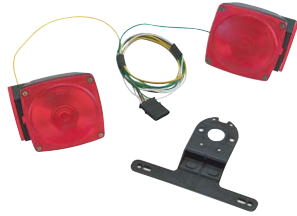

### Deluxe Tail Lights S/T/T Over 80"

Left Hand 8-Function  
Right Hand 7-Function

- WE403012 Left
- WE403062 Right
- WE403335 Front Lens

### LED Wrap-Around S/T/T EZLOADER Waterproof

- WE281594 Right
- WE281595 Left

### Economy Light Kit S/T/T

Includes:  
LH & RH Tail Lights  
License Bracket  
5-1/2' Wishbone Harness

WE6504KIT

### Under 80" S/T/T

Left Hand w/License Light  
Right Hand  
Wire Plugs in Back

- TL44010LH Left
- TL44010RH Right
- TL44020L Lens