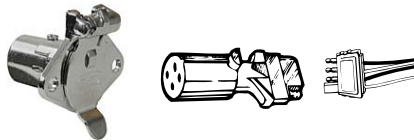

7-Way RV to 4-Way Flat Adapters

PK12-716
7-WAY RV TO 4-WAY
FLAT

7-Way RV to 6-Way Round Adapters

PK12-729
7-WAY RV TO 6-WAY ROUND
(Auxiliary pin in center of 6)
PK12-719
7-WAY RV TO 6-WAY ROUND
(Brake pin in center of 6)

6-Way to 4-Way Flat Adapters

PK12-717EP
6-WAY TO 4-WAY FLAT

4-Way Chrome to 4-Way Flat Adapters

PK12-411EV
4-WAY TO 4-WAY FLAT

7-Way HD to 4-Way Flat Adapters

PK12-742EV
7-WAY HD TO 4-WAY FLAT

7-Way RV to 4-Way Flat Adapters