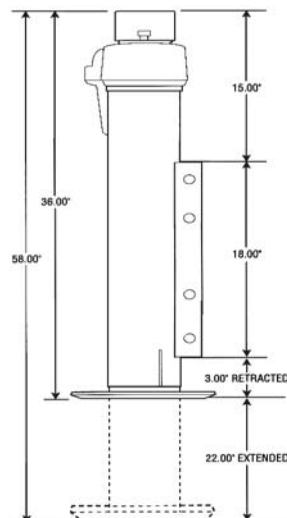

FULTON
Performance Products

FOLD AWAY HINGE KITS

WELD-ON

HDPW350300
3" X 5" TONGUE

BOLT-ON

HDPB340301
6000LB 3" X 4" TONGUE

UDOTE

AG-100SA
SINGLE HYDRAULIC
LINE KIT

AG-200TA
TANDEM HYDRAULIC
LINE KIT

ATWOOD

DURALEG

PART#	DESCRIPTION
AT66369	DURALEG, SINGLE 2 SPEED
AT66370	DURALEG, DUAL 2 SPEED W/CONTROLS 10000LB CAPACITY