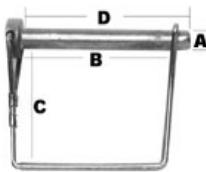

FULTON
Performance Products

Coupler Locks

63226 YELLOW
Fits 1⁷/₈", 2" & 2⁵/₁₆"
Couplers

Gorilla Guard
Trailer Lock
TP17 - 1⁷/₈" coupler
63228 - 2" coupler
TP25 - 2⁵/₁₆" coupler

63225 - Coupler Lock

63230 - Coupler Lock

Master Lock

Masterlock Trailer Lock
379DAT - Universal Trailer
Coupler Fits 1⁷/₈", 2" & most
2-5/16" couplers

39AT Hammerblow
Coupler Lock

DL6298 - Hitch Lock, Trailer Guard

Buyers
PRODUCTS COMPANY

SNAPPER PINS Yellow zinc plated	A DIA. WIDTH	B USABLE LENGTH	C LOOP CLEARANCE	D PIN LENGTH
025201 w/chain	5/16	2 1/4	1 7/8	2 3/4
66045	3/16"	1-5/8"	1-9/16"	1-13/16"
66050	1/4"	1-13/16"	1-1/2"	2"
66053	5/16	2 7/16	1 3/4	2 25/32
66060	3/8	2 11/32	1 37/64	2 1/2
66063	1/4"	2-1/2"	1-13/16"	2-49/64"
66070	1/4"	3-5/8"	1-1/2"	3-3/4"
P11C w/chain	1/4	1 5/8	1 3/4	2

Hitch Pins Yellow zinc plated	SIZE
66100	1/2" x 4 1/4"
66103 PLATED	5/8" x 4 1/4"
66105	5/8" x 6 1/4"
66110	3/4" x 4 1/4"
66115	3/4" x 6 1/4"
66120	7/8" x 6 1/4"
66125	1" x 6 1/4"
66127 POLY COAT	1" x 4 1/2"

LYNCH PINS Yellow zinc plated	SIZE
66003	3/16
66000	.25
66006	5/16
66015	7/16