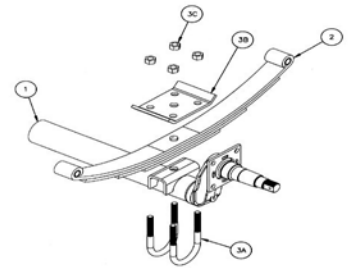

Round

Part Number	Components	Description	Qty.
11-54K	11-54W/N	U-BOLT	4 ea
1-3/4" X 4.25" X 3/8"	12-40	AXLE PLATE	2 ea
ROUND U-BOLT KIT			
11-21K	11-21W/N&W	U-BOLT	4 ea
2-3/8" X 5.5"	AP238	AXLE PLATE	2 ea
ROUND U-BOLT KIT			
UB238K	UB238W/N&W	U-BOLT	4 ea
2-3/8" X 6.25"	AP238	AXLE PLATE	2 ea
ROUND U-BOLT KIT			
11-16K	11-16W/N&W	U-BOLT	4 ea
3" X 6"	AP300	AXLE PLATE	2 ea
ROUND U-BOLT KIT			
11-18K	11-18W/N&W	U-BOLT	4 ea
3" X 7"	AP300	AXLE PLATE	2 ea
ROUND U-BOLT KIT			
*Specify spring used for proper U-bolt length			

Square

Part Number	Components	Description	Qty.
UB6SK	UB6SW/N&W	U-BOLT	4 ea
1-1/2" X 4-3/4"	AP6	AXLE PLATE	2 ea
SQUARE U-BOLT KIT			
UB8K	UB8W/N&W	U-BOLT	4 ea
2" X 5-3/4"	AP8	AXLE PLATE	2 ea
SQUARE U-BOLT KIT			
*Specify spring used for proper U-bolt length			