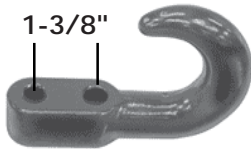

## Straight Side Security Latch Set

**B2588B** Complete set of 4 pieces, Plain Finish  
**B2588BZ** Complete set Zinc Finish

Left Hand Pair

Right Hand Pair

## Straight Side Security Latch Set

**B2585B** 7" Overall Length, 11/32" Holes, Formed From 2 1/2" x 3/16" Stock  
One set consists of: 4 pieces (1) LH Pr. & (1) RH Pr.

## Corner Security Latch Set

**B2589B** Complete set of 4 pieces, Plain Finish  
**B2589BZ** Complete set Zinc Finish

## Corner Slat Connector Set

**B2591B** 3 5/8" Overall Length to inside of Angle with 11/32" Holes, Formed From 2 1/2" x 3/16" Stock  
One set consists of: 4 pieces (1) LH Pr. & (1) RH Pr.

1-3/8"