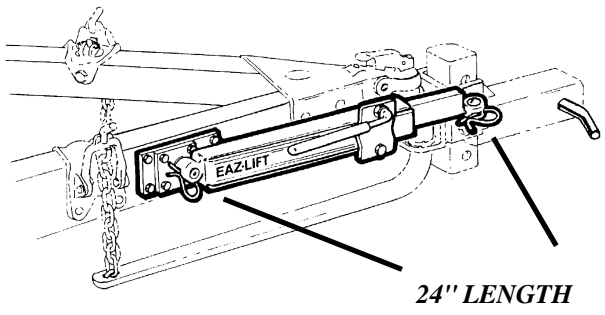

PARTS LIST

Item No.	Description	Adjustable
1	Adjustable Shank 2" Square Size Shank	See Below
2	Spring Bars 1000 Round Spring Bars w/Chain	CT17115
3	Ball Mount For Round bar	CT17107
4	Hook-Up Brackets (2) For Trailer with LP Tanks Bushing 1-1/4" TO 1" 1-3/8" TO 1-1/4"	CT17208 21200 21300
5	Spring Bar Chain & U-Bolt (2) 3/8"-16 Lock nuts & washers (4)	CT17111
6	Pin & Clip 5/8" Spring Bar Locking Device (2) Bolt Package	21500 CT17109 CT17150
	Lift Handle	CT17112
	Head adjustment spacer kit	CT17114

CT17107

CT17109

CT17111

CT17208

CT17312

SWAY CONTROL

CT17200 Curt Passenger side
83660 Pro Series

Sway Control adapter plate

24" LENGTH

A93
Sway Control
Ball

CT17201
Trailer End

CT45822
Vehicle End