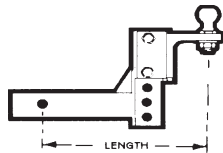

CT45900
Adjustable Channel-Style Mount
Up to 14000 lbs GTW
2-5/16" & 2"
Max Drop 6" Max Rise 5-1/4"
11" & 12" length
Built in anti-rattle
Durable carbide powder coat finish

CT23556
Channel-Style Mount Lock Set
Clam shell Package For 45900

45812 (D312)
Adjustable Ball Mount
2" Receiver
5000 lb / 500 lb
Max Drop 7-1/2" Max Rise 6-1/4"
1" Ball Hole

1802225
45799 (D900)
Triple Tow Ball Mount 2" square
Max Drop 5-3/4" Max Rise 5-3/4"
w/1-7/8" Ball 6000 lb
2" Ball 10000 lb
2-5/16" Ball 10000 lb

1803090
Adjustable Ball Mount
Max Drop 11" Max Rise 9-3/4"
6000 lb / 600lb

45810 (D210)
Multi-Use Ball Mount
2" Receiver
7500 lb / 750 lb
Drop 2" Rise 5-13/16"
12-1/4" Length
1" Ball Hole

1802202/CT45650
Triple Tow Ball Mount 2" square
w/1-7/8", 2" Balls 8" Long Shank
2-5/16" Ball 6-1/2" Long Shank

45792 (D192)
Dual Receiver Extender
2" Receiver
Top Receiver Not for Towing
3500 lb / 350 lb
8" Length

1802215 7-1/2" LENGTH
6000/600lb
CT45644/D44 10-1/2" LENGTH
7500/750lb
Double Tow Ball Mount
4" Drop (2" Ball)
2" Rise (2-5/16" Ball)