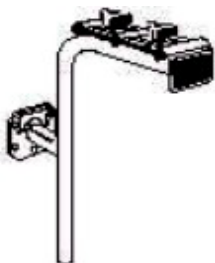

5801200

1370500
STEEL

2" RECEIVER
 Bikes are supported by the wheel, not the frame
 Adjustable to fit both adult and children's bike sizes
 Carry multiple bike styles at the same time
 Quick release cradle and wheel straps
 Removable support arms for compact storage

8200DPRO
STREETCUFF BICYCLE
LOCK

DLX BIKE ADAPTER
64005

P1009
LOCKING KNOB
3/8" HOLE

2 LOCKING KNOBS
 REPLACES TOP PLATE
 KNOBS ON 3 & 4 BIKE
 RACKS KEYED ALIKE
 WEATHER RESISTANT
 RESIN KNOBS
64010 1 LOCK 1 NON
64008 2 LOCKING

80305
Verona Bike Carrier,
3 Bike, Trunk Mount

64225
3 BIKE SPARE TIRE
BIKE RACK

64100
SINGLE-ARM BIKE RACK
 ATTACHES TO A BALL
 MOUNT
 BALL MOUNT NOT INCLUDED
 LOCKABLE