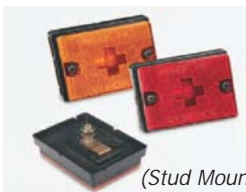

(Stud Mount)

STUD MOUNT
WE203111 Amber
WE203113 Red

Replacement Lens Only
WE3337 Red
WE3338 Amber

15" LED STOP/TAIL/TURN

TL44120CR
RED LED W/CLEAR LENS
STOP/TAIL/TURN