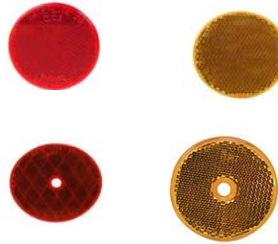

CL21010A
Yellow Lamp Only

Clearance / Marker Lamps

MR2041R
Red, Single Bulb Oval Lamp
w/Reflector

MR2041A
Yellow, Single Bulb Oval Lamp
w/Reflector

Waterproof Side Marker & Clearance Lights

(Stud Mount,

STUD MOUNTS
WE203233 Amber
WE203234 Red
Hardwired

EAR MOUNT
WE203285 Amber
WE203286 Red

(Stud Mount)

STUD MOUNT
WE203111 Amber
WE203113 Red

Replacement Lens Only
WE3337 Red
WE3338 Amber

15" LED STOP/TAIL/TURN

TL44120CR
RED LED W/CLEAR LENS
STOP/TAIL/TURN

15" 3-LED LIGHT BAR

ID88020R
RED, 3-LED LIGHT BAR

220-4500-1
RED LED W/CLEAR LENS

WE203315
• Waterproof w/ Red Modules

Reflectors

Round Stick-on

2 3/8" **B481R** Red
B481A Amber
Center Mount
2 3/8" **B477R** Red
B477A Amber
3 3/16" **B476R** Red
B476A Amber

Steel 3" Lens 2-hole Mounting

V472R Red
V472A Amber

Mini-rectangular Stick-on

B487R (RF1421R) Red
B487A (RF1421A) Amber

TAPE Reflectors

Rectangle Stick-On Class A

812-0400-1 Red 3-3/4 X 1-3/4
812-0100-1 Amber 3-3/4 X 1-3/4
B489R Red 2-3/4 X 1-3/4
B489A Amber 2-3/4 X 1-3/4