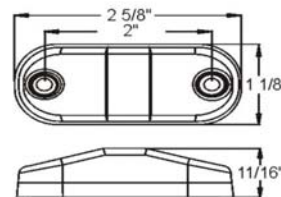

2 1/2" Round Lamp Only
SE2500R RED
SE2500A AMBER

2" Grommet
CL22000GM

Pigtail
2-wire Prong
203-9902-1
WL700062

LED Surface Mount
2 Super Bright Diodes
2 Wire Design

CL29020A AMBER
CL29020R RED

2" Bracket
Painted

MB2000

Utility Lamps

AX4411
4.75" All Purpose
Rubber Utility Lamp,
w/ 4411 bulb, 3000 CP

Single Bullet LED

FITS IN 3/4" HOLE
2 WIRE LEADS

CL11020CA CLEAR W/AMBER
54201-003 AMBER
CL11020CR CLEAR W/RED
54201-004 RED
CL11000CH CHROME BEZEL