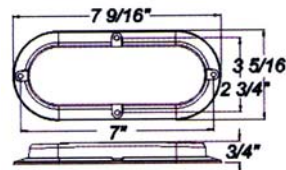

TL63320CR CLEAR LENS

Pigtail

3 Prong S/T/T
WL700123

Straight 3 Prong S/T/T
431-491

2 Prong Back-Up, Turn
B421-49