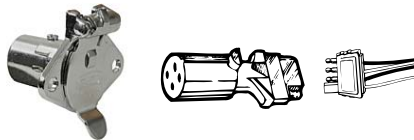

ADAPTERS

Pollak

7-Way RV to 4-Way Flat Adapters

PK12-716
7-WAY RV TO 4-WAY
FLAT

7-Way RV to 6-Way Round Adapters

PK12-729
7-WAY RV TO 6-WAY ROUND
(Auxiliary pin in center of 6)
PK12-719
7-WAY RV TO 6-WAY ROUND
(Brake pin in center of 6)

6-Way to 4-Way Flat Adapters

PK12-717EP
6-WAY TO 4-WAY FLAT

4-Way Chrome to 4-Way Flat Adapters

PK12-411EV
4-WAY TO 4-WAY FLAT

7-Way HD to 4-Way Flat Adapters

PK12-742EV
7-WAY HD TO 4-WAY FLAT

7-Way RV to 4-Way Flat Adapters