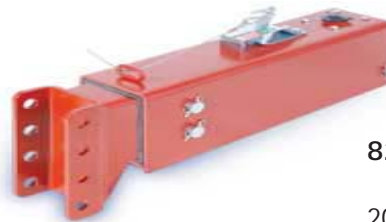

## DA66B DEMCO BRAKE ACTUATOR

**8605001 Drum**

6000 lb. capacity  
Straight Line Hydraulic  
Bolt-On Brake Actuator  
Fits 3" Channel, 2" Ball

**8760011 Drum**

8000 lb. capacity  
Adjustable Hydraulic  
Brake Actuator  
Fits 3" Channel

**8608601 Drum**

**8608611 Disc**

8600 lb. capacity  
Hydraulic 2" Ball  
Brake Actuator  
Fits 3" Channel

**8101222 Drum**

12,500lb. Capacity  
Primed Hydraulic  
Brake Actuator  
Channel Center  
No Mount

**8101801 Drum**

12,500lb. Capacity  
Plated Hydraulic  
Brake Actuator  
with Mount

typical photo

**8202023 Drum**

20 K Capacity  
Primed Hydraulic  
Actuator  
Channel Up

**8202032 Drum**

20 K Capacity  
Primed Hydraulic  
Actuator  
Channel Down