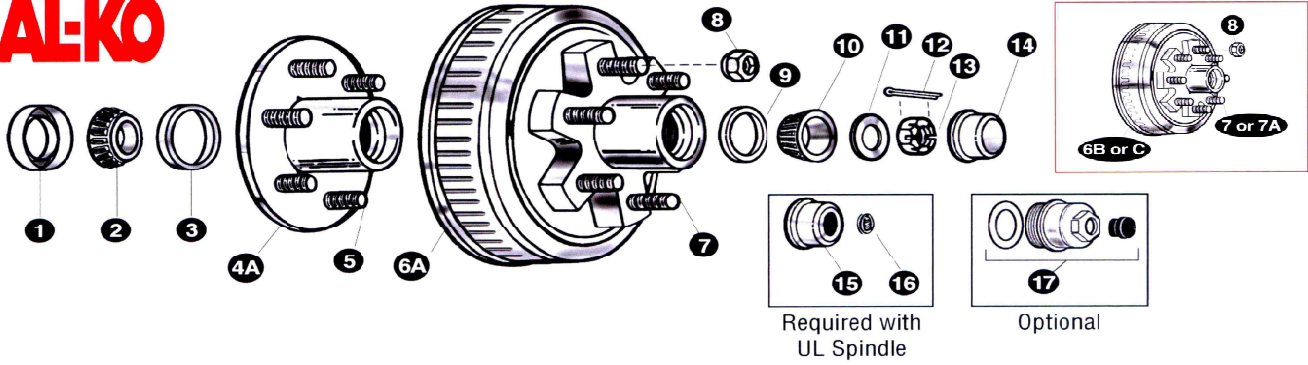

AL-KO

No.	DESCRIPTION	AL-KO Part No.	Other Part No.	No.	DESCRIPTION	AL-KO Part No.	Other Part No.
1	GREASE SEAL DL 2.25"	363497	10-36	8	WHEEL NUT 1/2"	363203	X1023R
1	GREASE SEAL DL 2.13" AFTER 1997	568862	10-10	8 8	WHEEL NUT 9/16" WHEEL NUT 5/8"	363895 363698	6-53 6-109
2	BEARING CONE	363196	25580	9	RACE CUP FOR 6-5.5"	363916	15245
3	RACE CUP	363911	25520	9	RACE CUP FOR 8-6.5"	363915	14276
4	HUB 4A 6-5.5" 8-6.5"	363200 363902	8-213-5 8-231-9	10 10	BEARING CONE FOR 6-5.5" BEARING CONE FOR 8-6.5"	363420 363397	15123 14125A
5	STUD	1530092		11	SPINDLE WASHER	568326	SW100
6	HUB/DRUM 6A 6-5.5" 1/2" 8-6.5" 1/2" 8-6.5" OIL 1/2" 8-6.5" 9/16" 8-6.5" OIL 9/16" 8-6.5" 5/8" 8-6.5" OIL 5/8"	363239 363236 363589 568182 568929 568698 1530003	8-201-9 8-219-4 8-219-9 8-219-13 8-219-20 8-219-18 8-219-26	12 13 14 14 15 15 16 17	COTTER PIN SPINDLE NUT GREASE CAP 6-5.5" GREASE CAP 8-6.5" GREASE CAP (UL) 6-5.5" GREASE CAP (UL) 8-6.5" RUBBER PLUG (UL) OIL CAP	363258 363257 363199 363419 363496 363775 568067 K568347*	19-2 SN100 45896 WE1605 21-42-1 21-43-1 85-1 21-35
7	STUD 1/2"	363909	7-262	17	O-RING	*	10-45
7A	STUD 9/16"	363906	7-132	17	RUBBER PLUG OIL	*	46-32

AL-KO

12 X 2" ELECTRIC BRAKE

No.	DESCRIPTION	AL-KO Part No.	Other Part No.	No.	DESCRIPTION	AL-KO Part No.	Other Part No.
0	RH BRAKE ASSEMBLY	363233.1	23-106	7	MAGNET CLIP	568092	5121
0	LH BRAKE ASSEMBLY	363233.2	23-105	8	STRAIN RELIEF	568090	
1	BRAKE STUD 3/8"	363989	7-112	9	MAGNET SPRING	568103	
2	SHOE HOLD DOWN	568094	5353	10	MAGNET ASSEMBLY	K568111	6109
3	SLOT PLUG	568089	5410	11,12	SHOE ASSEMBLY	K568126	6005
4	BACKING PLATE	N/A	N/A	13	SHOE HOLD DOWN	568093	5353
5	MOUNTING NUT 3/8"	363333	6-10	14	SPRING	568096	5307
6	RH LEVER LH LEVER (SHOWN)	568113 568114	6211 6212	15	ADJUSTER SPRING	568095	
				16	ADJUSTER KIT	K568110	5404
				17	WIRE CLIP	568183	5122