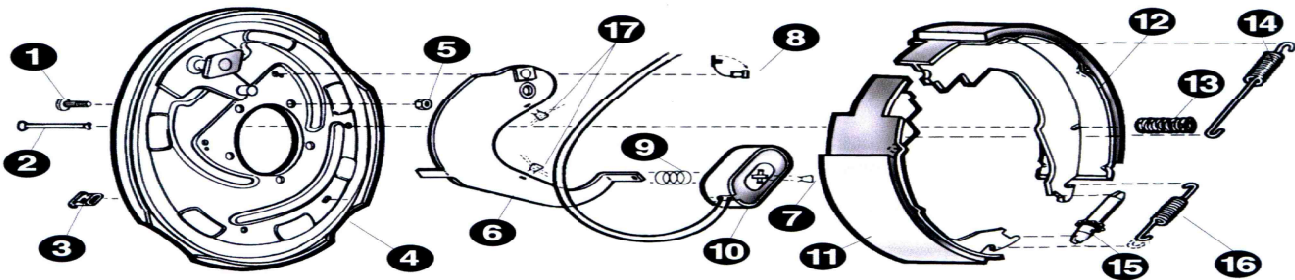

AL-KO

No.	DESCRIPTION	AL-KO Part No.	Other Part No.	No.	DESCRIPTION	AL-KO Part No.	Other Part No.
1	GREASE SEAL DL 2.25"	363497	10-36	8	WHEEL NUT 1/2"	363203	X1023R
1	GREASE SEAL DL 2.13" AFTER 1997	568862	10-10	8 8	WHEEL NUT 9/16" WHEEL NUT 5/8"	363895 363698	6-53 6-109
2	BEARING CONE	363196	25580	9	RACE CUP FOR 6-5.5"	363916	15245
3	RACE CUP	363911	25520	9	RACE CUP FOR 8-6.5"	363915	14276
4	HUB 4A 6-5.5" 8-6.5"	363200 363902	8-213-5 8-231-9	10 10	BEARING CONE FOR 6-5.5" BEARING CONE FOR 8-6.5"	363420 363397	15123 14125A
5	STUD	1530092		11	SPINDLE WASHER	568326	SW100
6	HUB/DRUM 6A 6-5.5" 1/2" 8-6.5" 1/2" 8-6.5" OIL 1/2" 8-6.5" 9/16" 8-6.5" OIL 9/16" 8-6.5" 5/8" 8-6.5" OIL 5/8"	363239 363236 363589 568182 568929 568698 1530003	8-201-9 8-219-4 8-219-9 8-219-13 8-219-20 8-219-18 8-219-26	12 13 14 14 15 15 16 17	COTTER PIN SPINDLE NUT GREASE CAP 6-5.5" GREASE CAP 8-6.5" GREASE CAP (UL) 6-5.5" GREASE CAP (UL) 8-6.5" RUBBER PLUG (UL) OIL CAP	363258 363257 363199 363419 363496 363775 568067 K568347*	19-2 SN100 45896 WE1605 21-42-1 21-43-1 85-1 21-35
7	STUD 1/2"	363909	7-262	17	O-RING	*	10-45
7A	STUD 9/16"	363906	7-132	17	RUBBER PLUG OIL	*	46-32

AL-KO

12 X 2" ELECTRIC BRAKE

No.	DESCRIPTION	AL-KO Part No.	Other Part No.	No.	DESCRIPTION	AL-KO Part No.	Other Part No.
0	RH BRAKE ASSEMBLY	363233.1	23-106	7	MAGNET CLIP	568092	5121
0	LH BRAKE ASSEMBLY	363233.2	23-105	8	STRAIN RELIEF	568090	
1	BRAKE STUD 3/8"	363989	7-112	9	MAGNET SPRING	568103	
2	SHOE HOLD DOWN	568094	5353	10	MAGNET ASSEMBLY	K568111	6109
3	SLOT PLUG	568089	5410	11,12	SHOE ASSEMBLY	K568126	6005
4	BACKING PLATE	N/A	N/A	13	SHOE HOLD DOWN	568093	5353
5	MOUNTING NUT 3/8"	363333	6-10	14	SPRING	568096	5307
6	RH LEVER LH LEVER (SHOWN)	568113 568114	6211 6212	15	ADJUSTER SPRING	568095	
				16	ADJUSTER KIT	K568110	5404
				17	WIRE CLIP	568183	5122